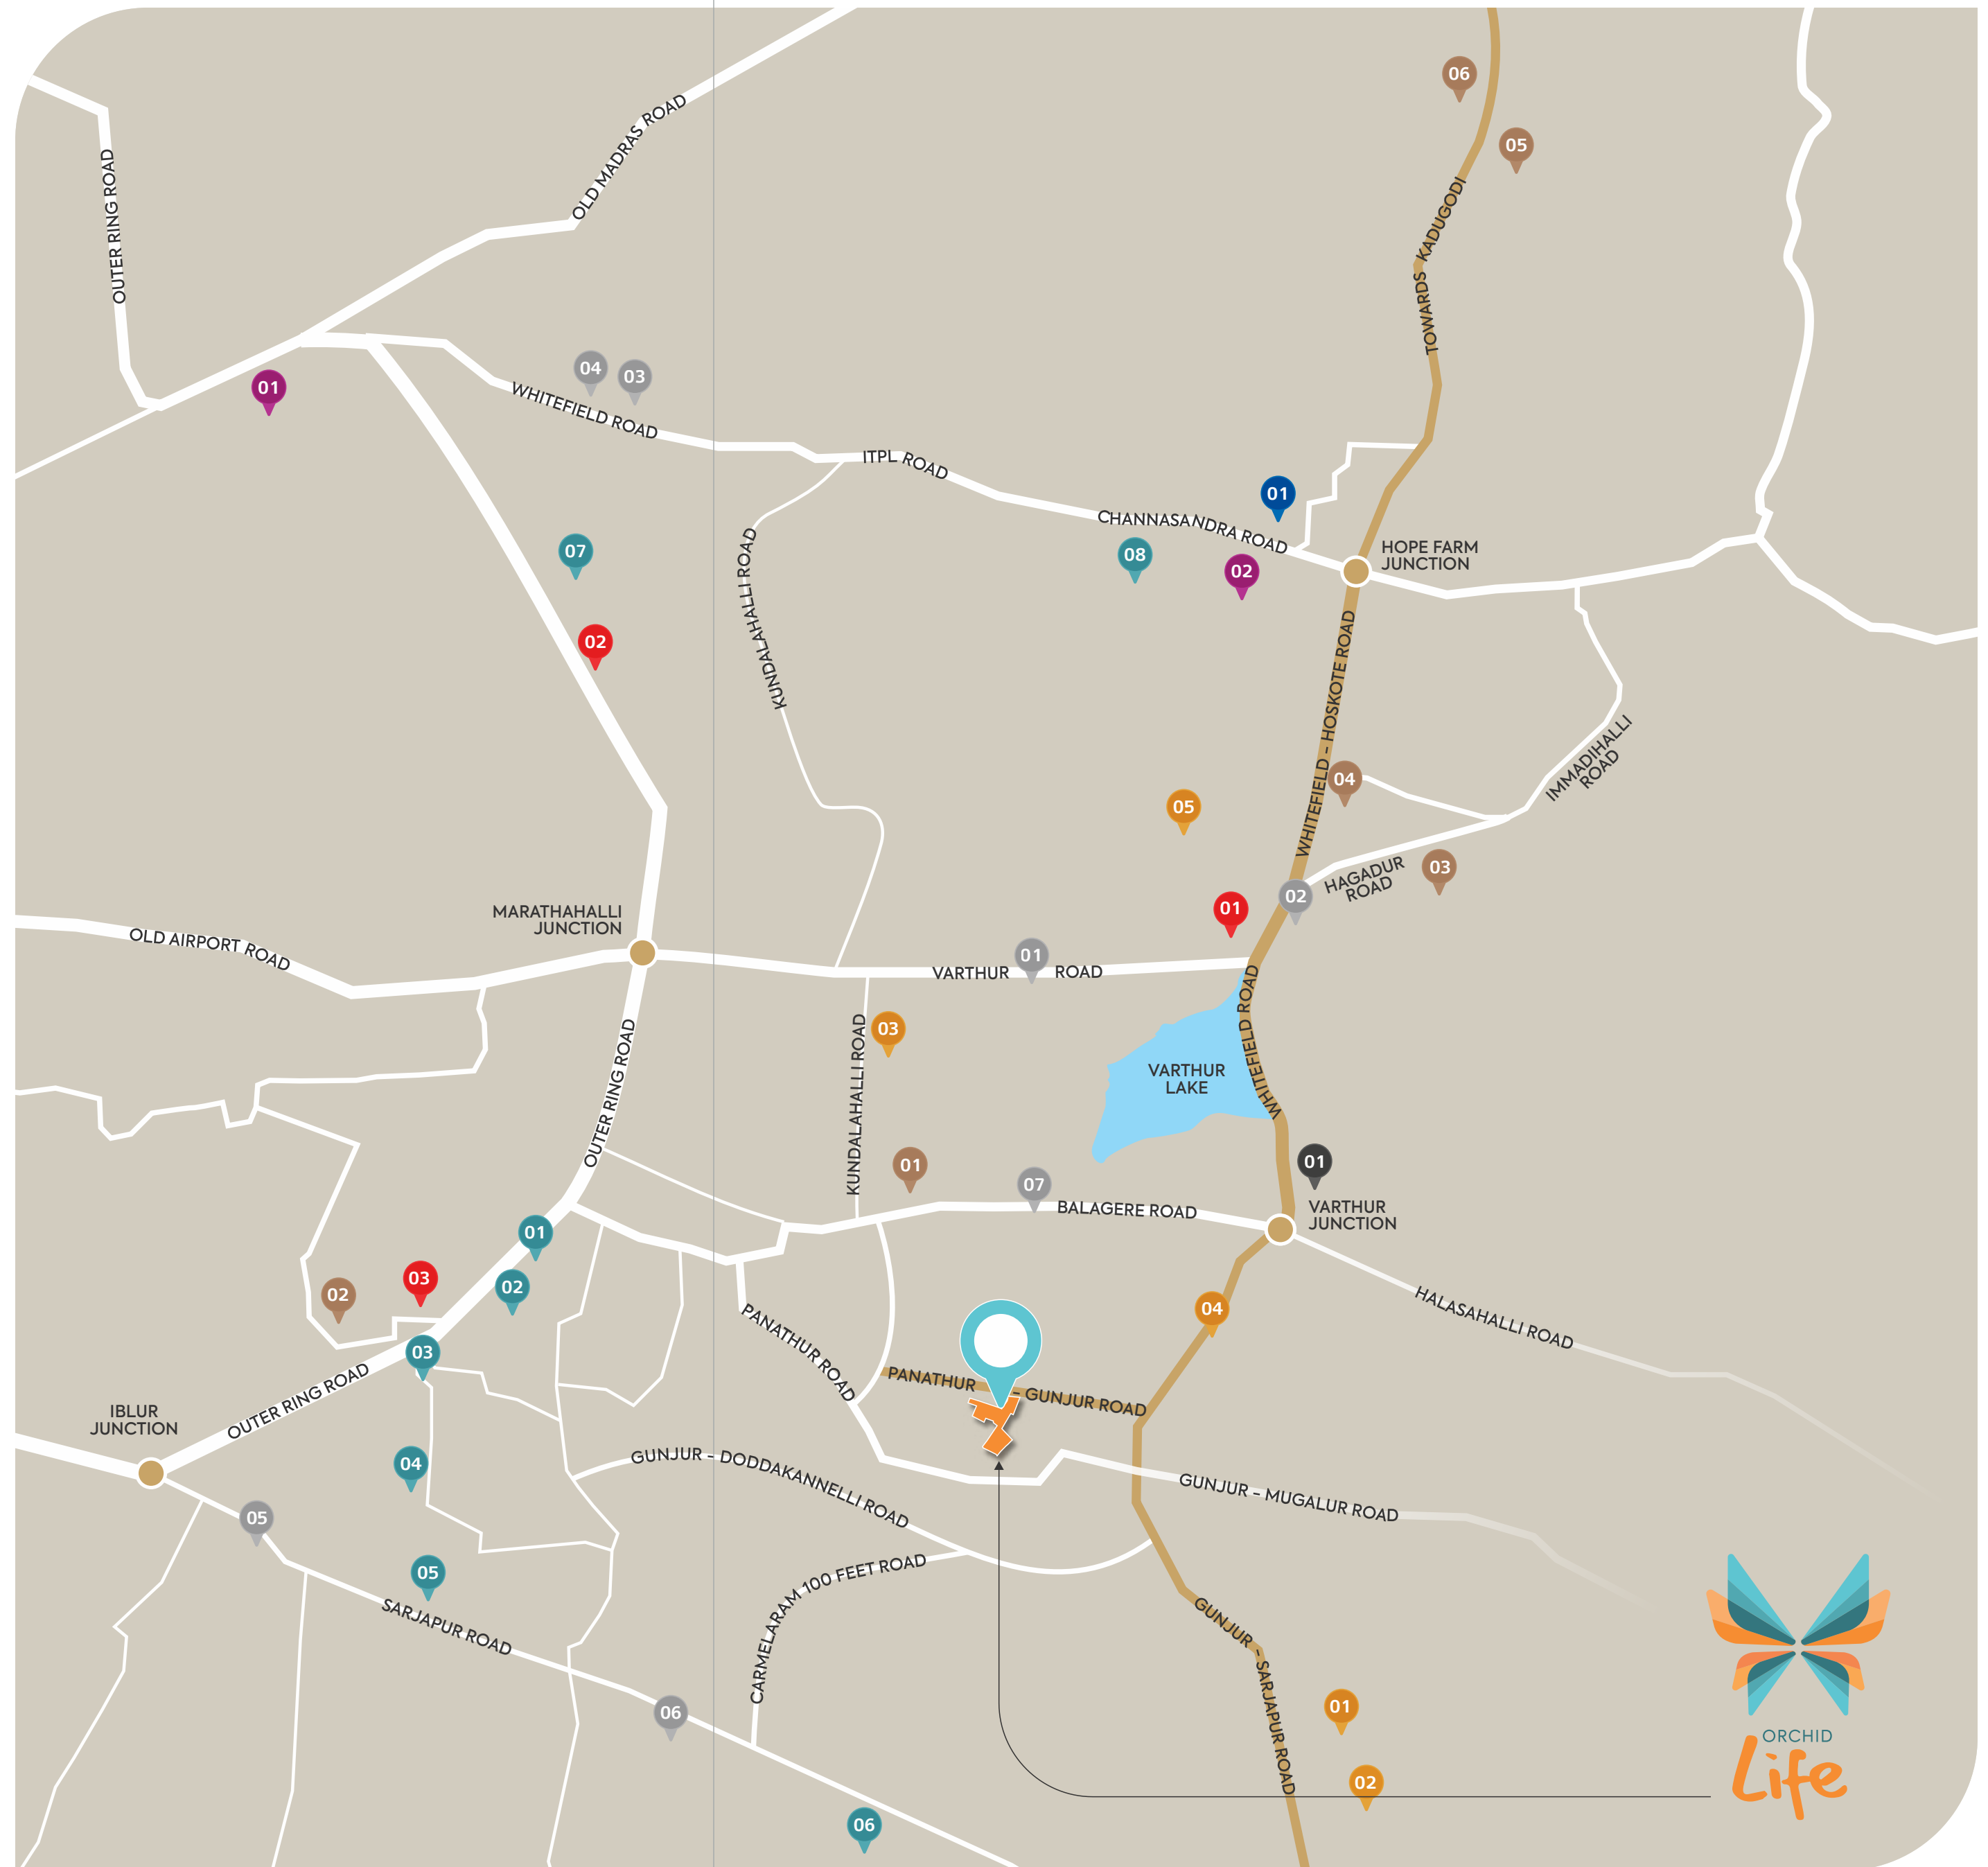

Location Map

Not to scale

SCAN FOR LOCATION

OUR PROJECTS (EAST BANGALORE)

- 01 Orchid Bloomsberry
- 02 Orchid Lakeview
- 03 Orchid Whitefield
- 04 Orchid Platinum
- 05 Orchid Enclave
- 06 Orchid Park
- 01 Titanium Tech Park

TECH PARK

- 01 Cessna Business Park
- 02 Embassy Tech Village
- 03 RMZ Ecospace
- 04 RMZ Ecoworld
- 05 Wipro Limited
- 06 Wipro SEZ
- 07 Bagmane Constellation Business Park
- 08 ITPL

SCHOOLS

- 01 Greenwood High
- 02 The International School Bangalore (TISB)
- 03 Vibgyor High School
- 04 Chrysalis High School
- 05 KLAY Pre-school & Day Care

SHOPPING MALL

- 01 D-Mart
- 02 The Forum Neighbourhood Mall
- 03 Phoenix Marketcity
- 04 VR Bengaluru Mall
- 05 Croma Sarjapura Road
- 06 Decathlon Sarjapura
- 07 Star Market

HOSPITALS

- 01 Manipal Hospital Varthur
- 02 Rainbow Hospital
- 03 Sakra World Hospital

METRO STATIONS

- 01 K.R. Pura Metro Station
- 02 Kadugodi Tree Park Metro Station

POLICE STATION

- 01 Varthur Police Station